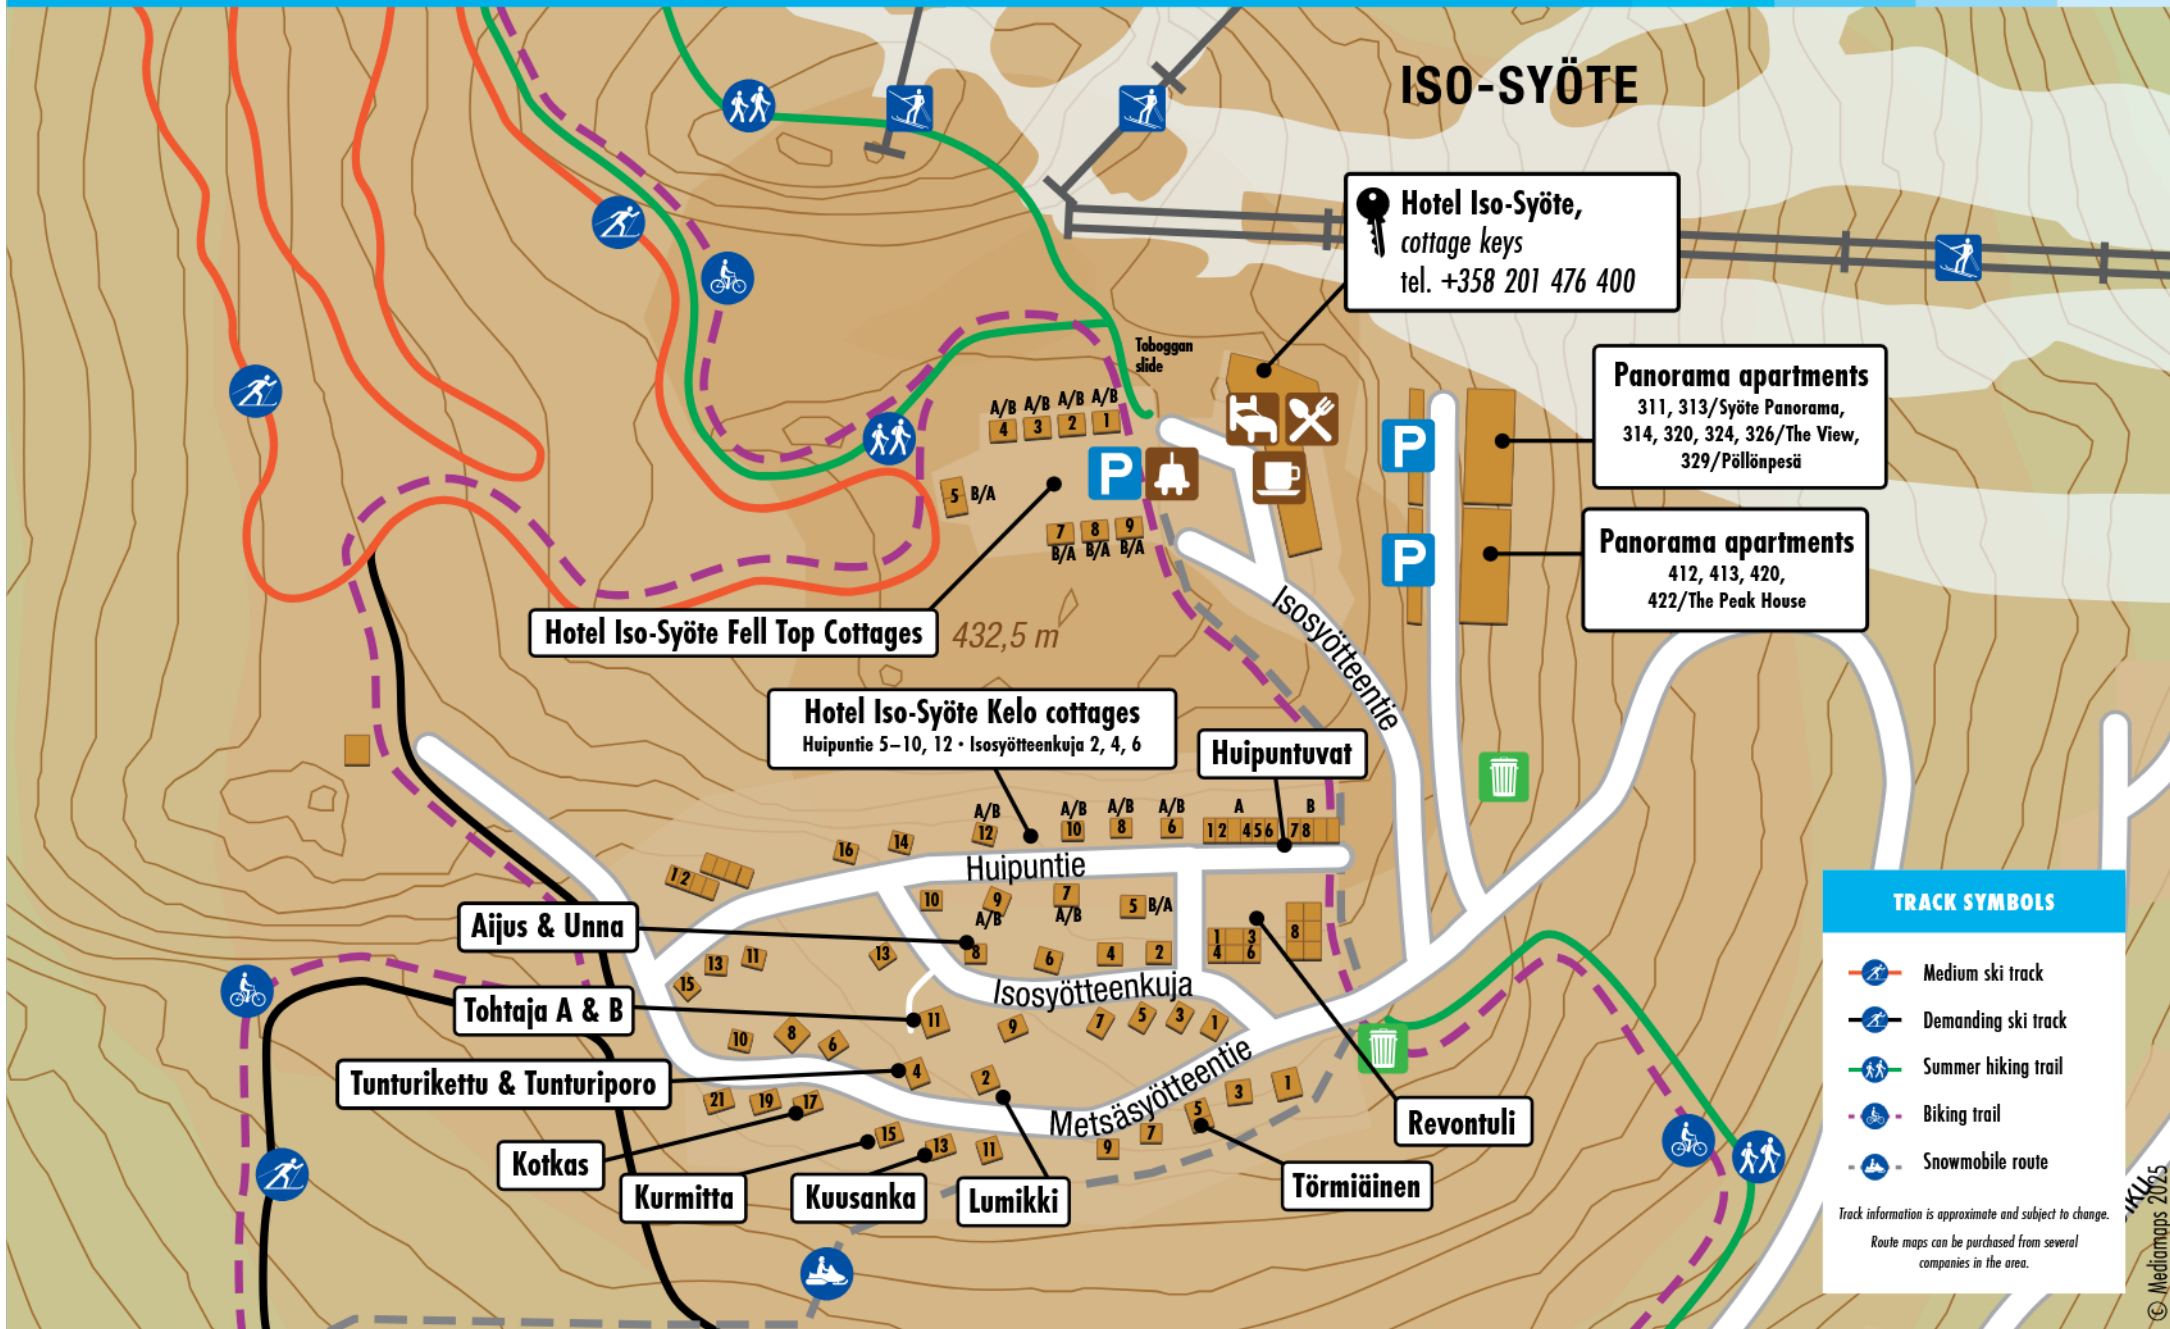

Cottage areas at Syöte

At the top of Iso-Syöte fell

TRACK SYMBOLS

- Medium ski track
- Demanding ski track
- Summer hiking trail
- Biking trail
- Snowmobile route

Track information is approximate and subject to change.
Route maps can be purchased from several companies in the area.