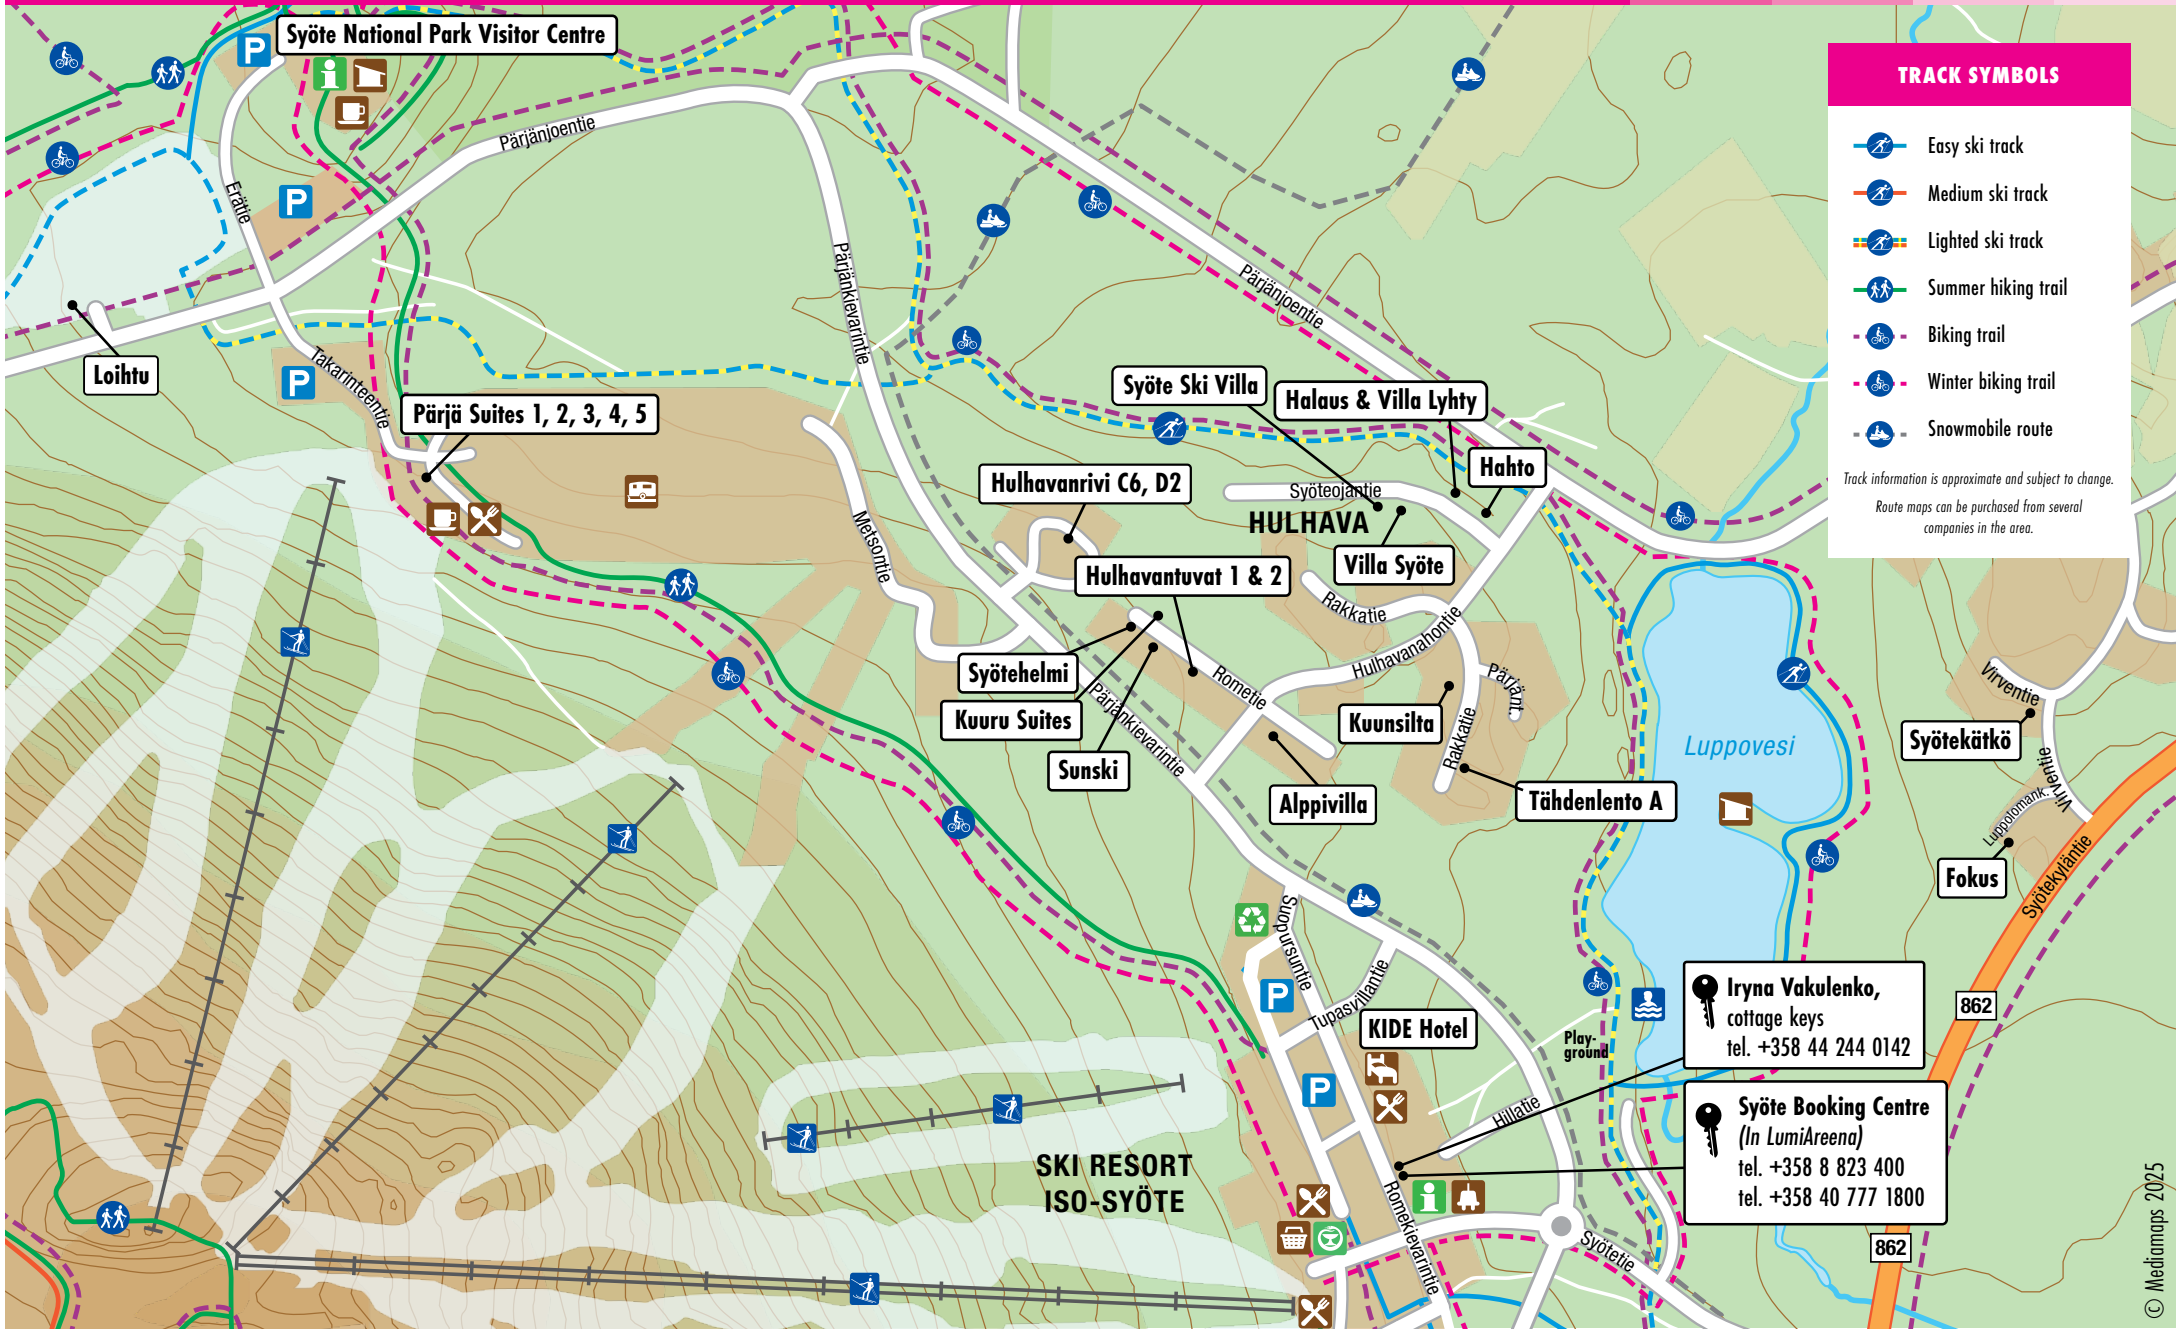

Cottage areas at Syöte

Hulhava, at the base of fell Iso-Syöte

TRACK SYMBOLS

-  Easy ski track
-  Medium ski track
-  Lighted ski track
-  Summer hiking trail
-  Biking trail
-  Winter biking trail
-  Snowmobile route

*Track information is approximate and subject to change.
Route maps can be purchased from several companies in the area.*

 **Iryna Vakulenko,**
cottage keys
tel. +358 44 244 0142

 **Syöte Booking Centre**
(In LumiAreena)
tel. +358 8 823 400
tel. +358 40 777 1800