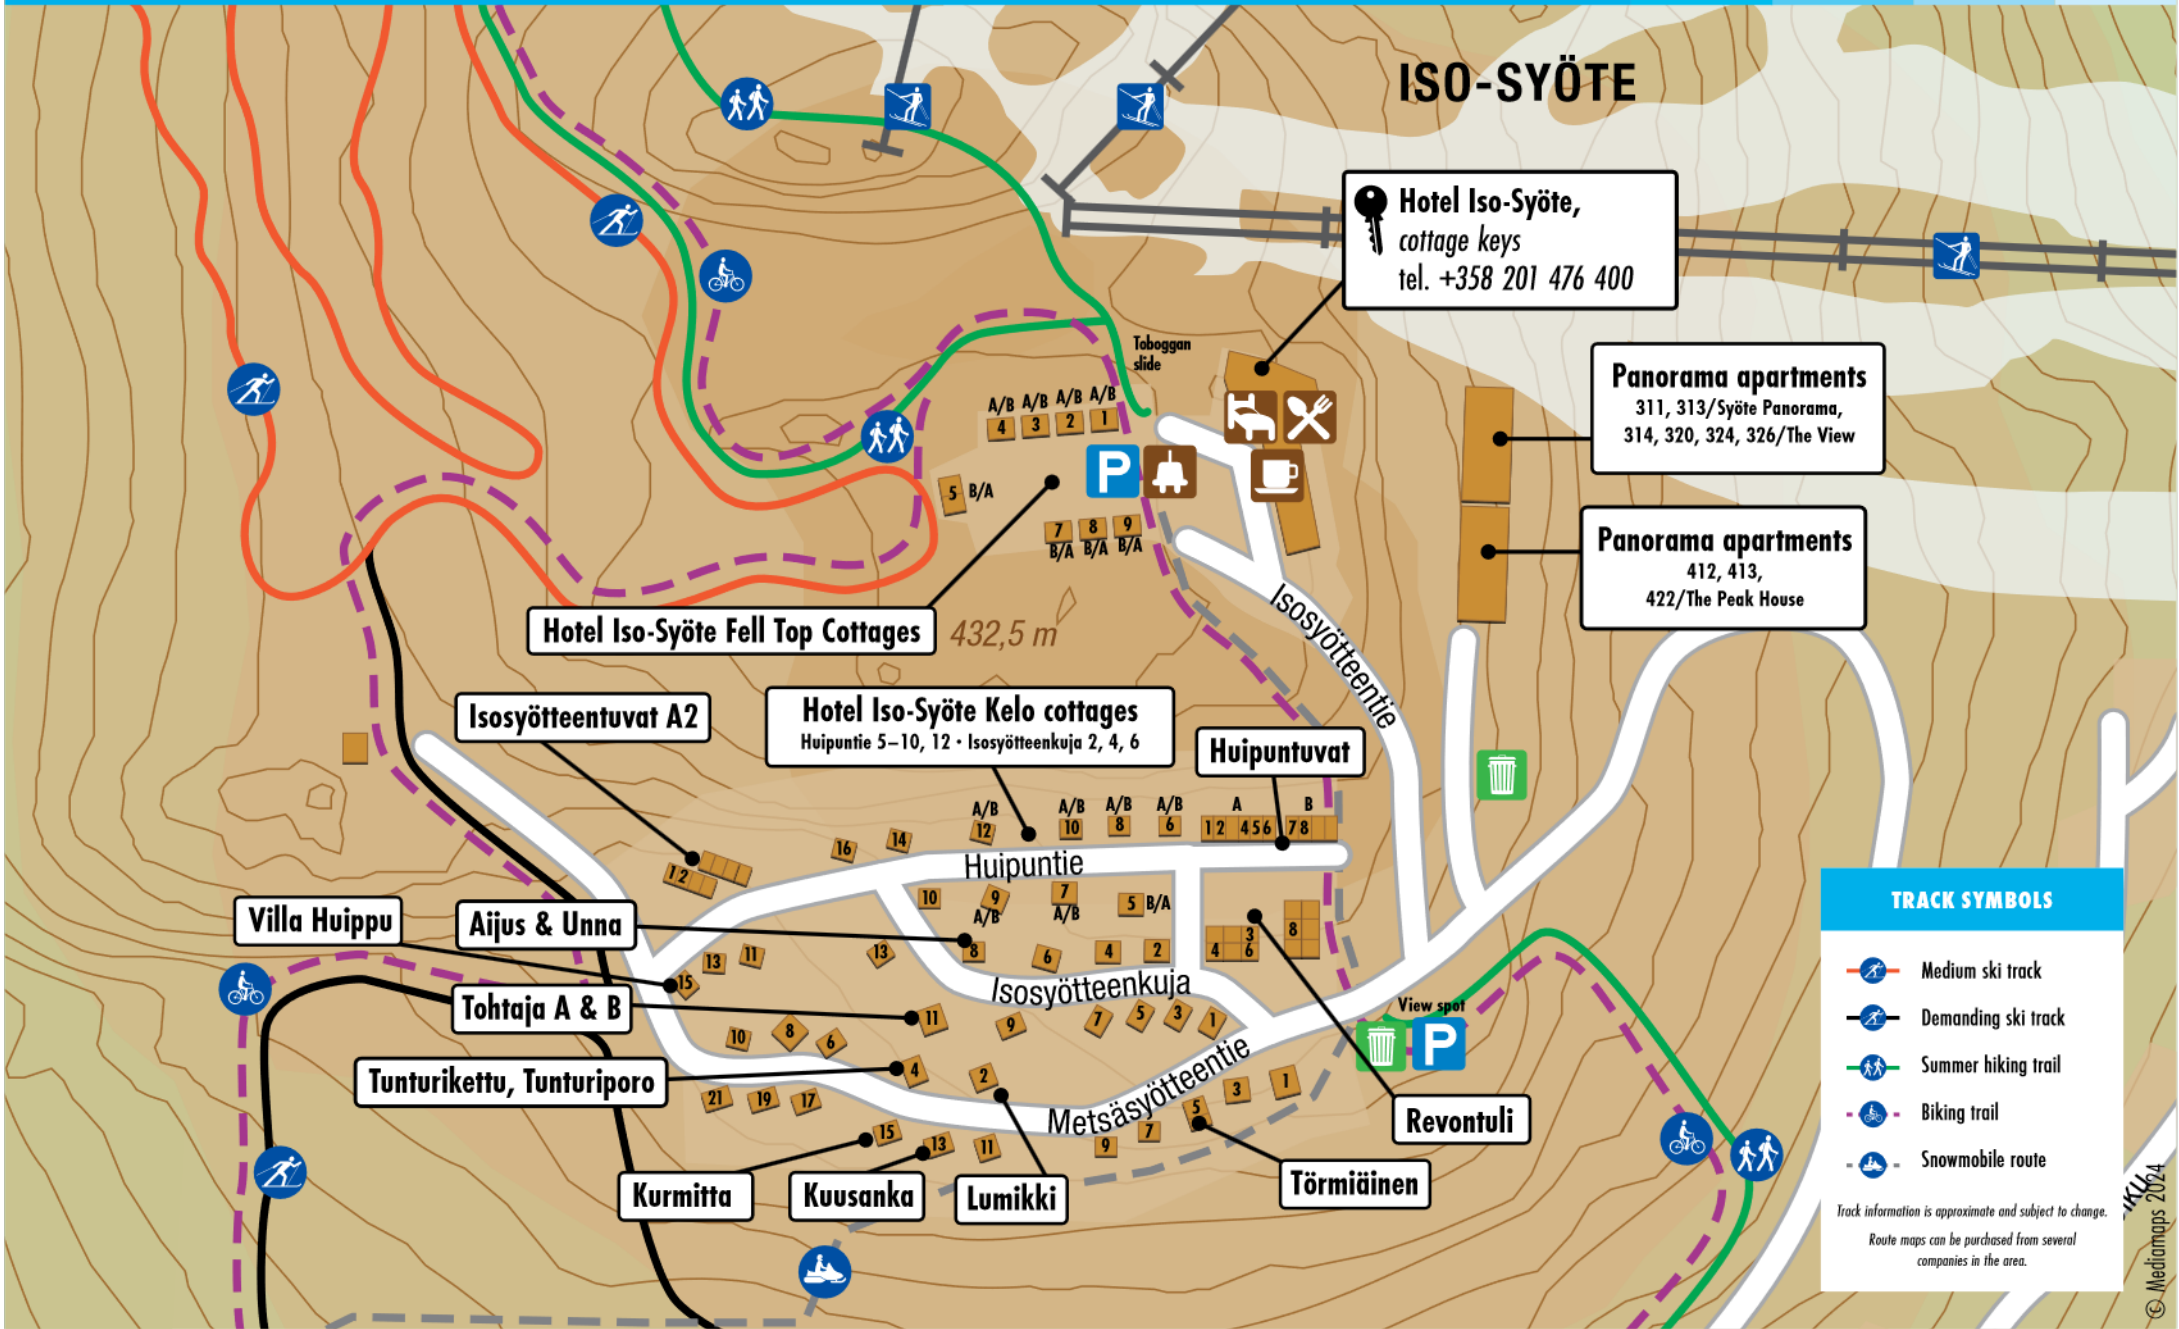

Cottage areas at Syöte

At the top of Iso-Syöte fell

Hotel Iso-Syöte,
cottage keys
tel. +358 201 476 400

Panorama apartments
311, 313/Syöte Panorama,
314, 320, 324, 326/The View

Panorama apartments
412, 413,
422/The Peak House

Hotel Iso-Syöte Fell Top Cottages
432,5 m

Hotel Iso-Syöte Kelo cottages
Huipuntie 5-10, 12 · Isosyöteenkuja 2, 4, 6

Huipuntuvvat

Isosyöteentuvvat A2

Villa Huippu

Aijus & Unna

Tohtaja A & B

Tunturikettu, Tunturiporo

Kurmitta

Kuusanka

Lumikki

Törmäinen

Revontuli

TRACK SYMBOLS

- Medium ski track
- Demanding ski track
- Summer hiking trail
- Biking trail
- Snowmobile route

Track information is approximate and subject to change.
Route maps can be purchased from several companies in the area.